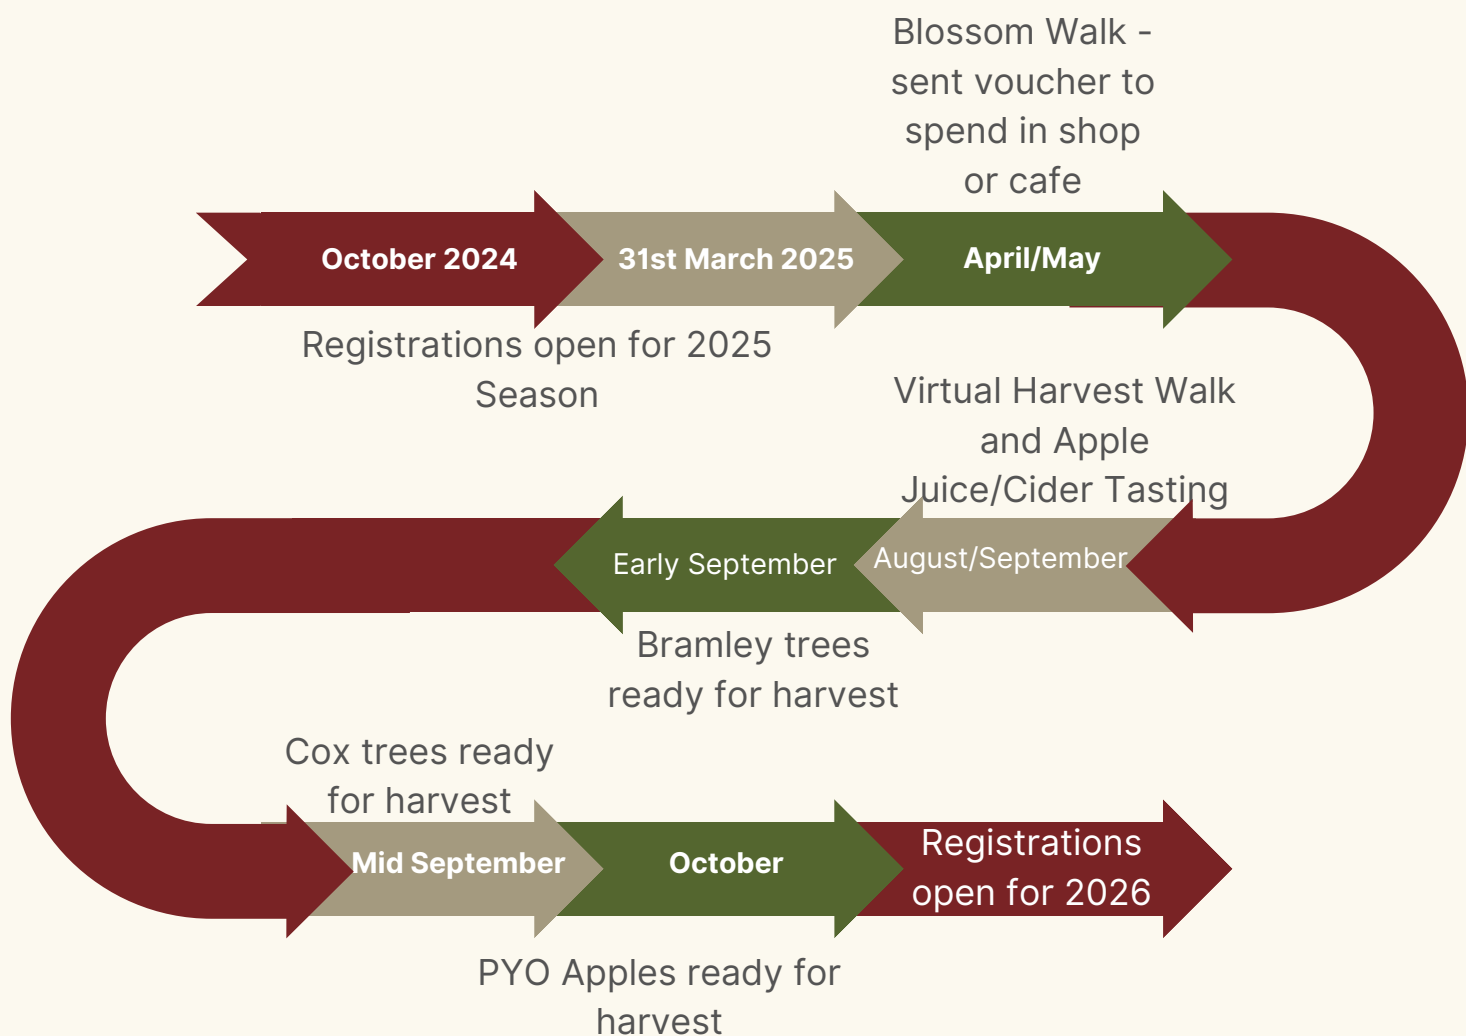

The Orchard Experience Timeline

We will keep you updated throughout the season via email - make sure you add our marketing email address (messages+ywrdrb90m32ay@squaremktg.com) to your address book so we don't end up in your junk folder!

THE ORCHARD EXPERIENCE

at

LATHCOATS FARM

GALLEYWOOD • ESSEX