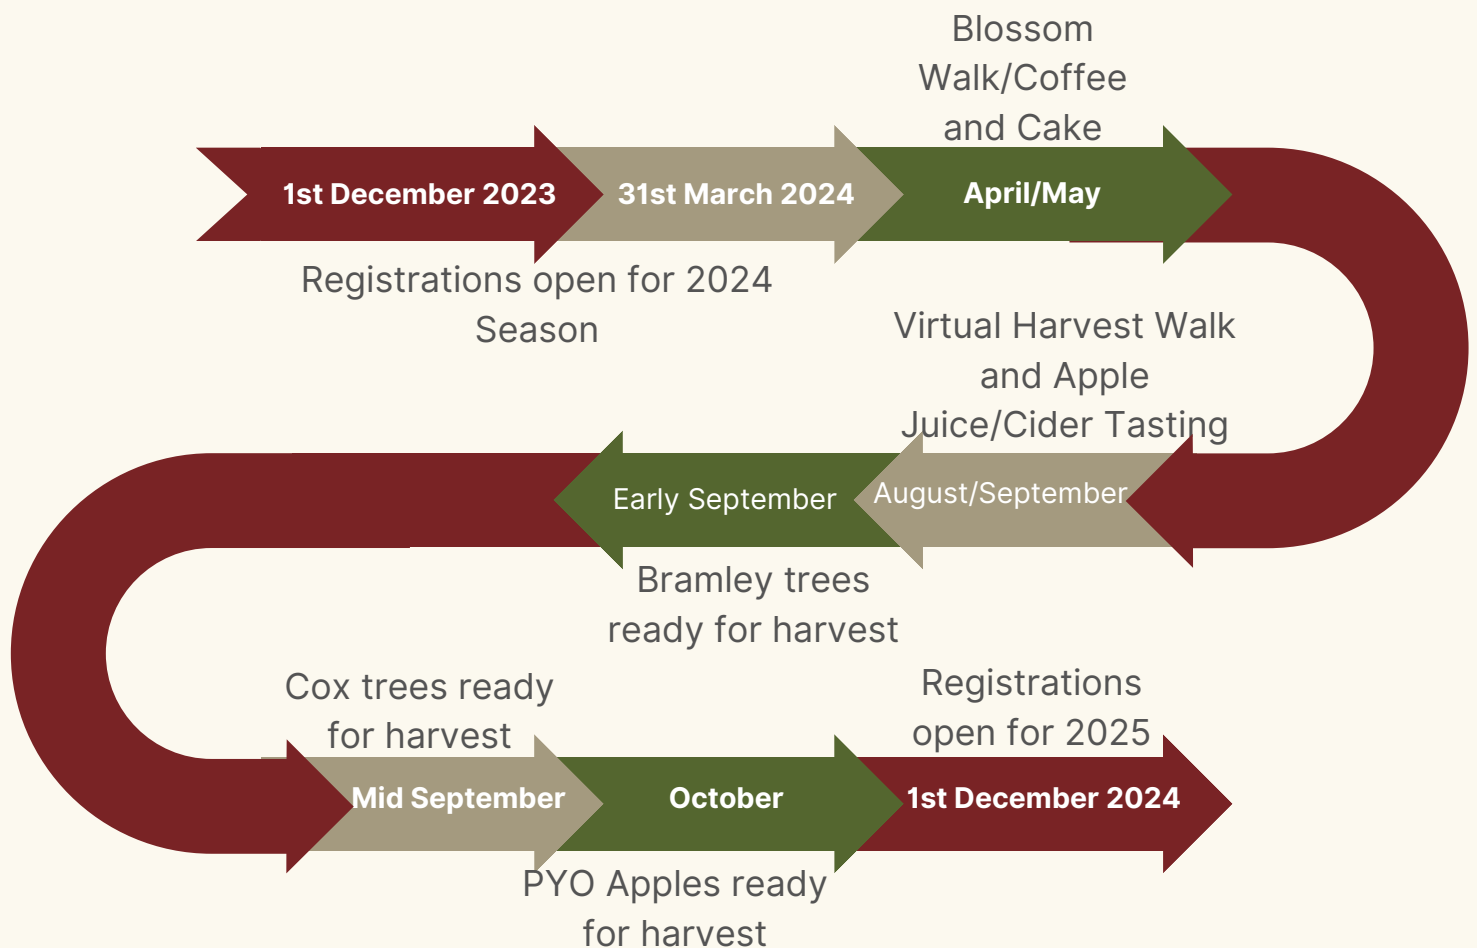

The Orchard Experience Timeline

We will keep you updated throughout the season via email - make sure you add our email address info@eapples.co.uk to your address book so we don't end up in your junk folder!

THE ORCHARD EXPERIENCE

at

LATHCOATS FARM

GALLEYWOOD • ESSEX